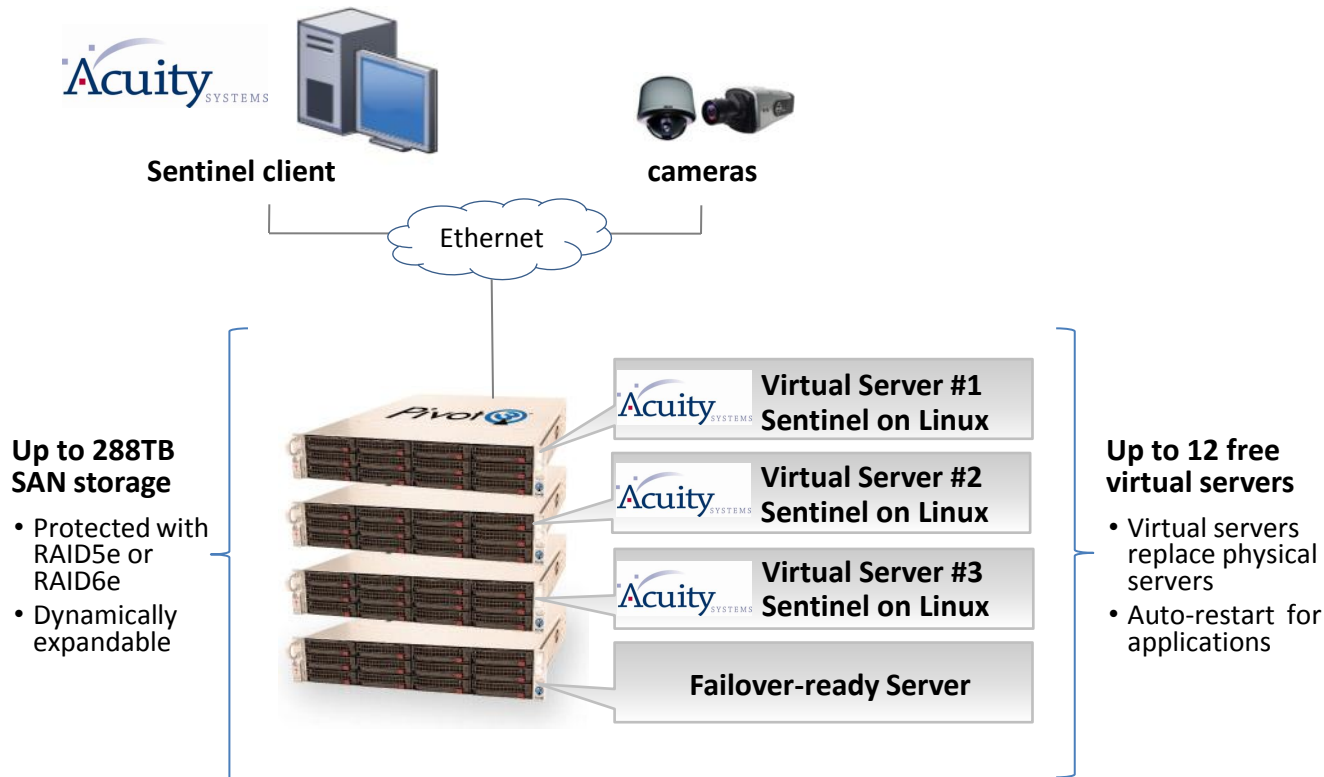

Sentinel© with Pivot3 Serverless Computing®

Customer Benefits

Eliminates physical servers

- \$4K savings per server
- 40% power savings
- 40% rack space savings

Self-healing platform

- Complete appliance failover
- Advanced disk protection
- Auto-restart for **Sentinel**

Supportable over time

- Dynamically expandable
- Off-the-shelf components
- Standards-based architecture