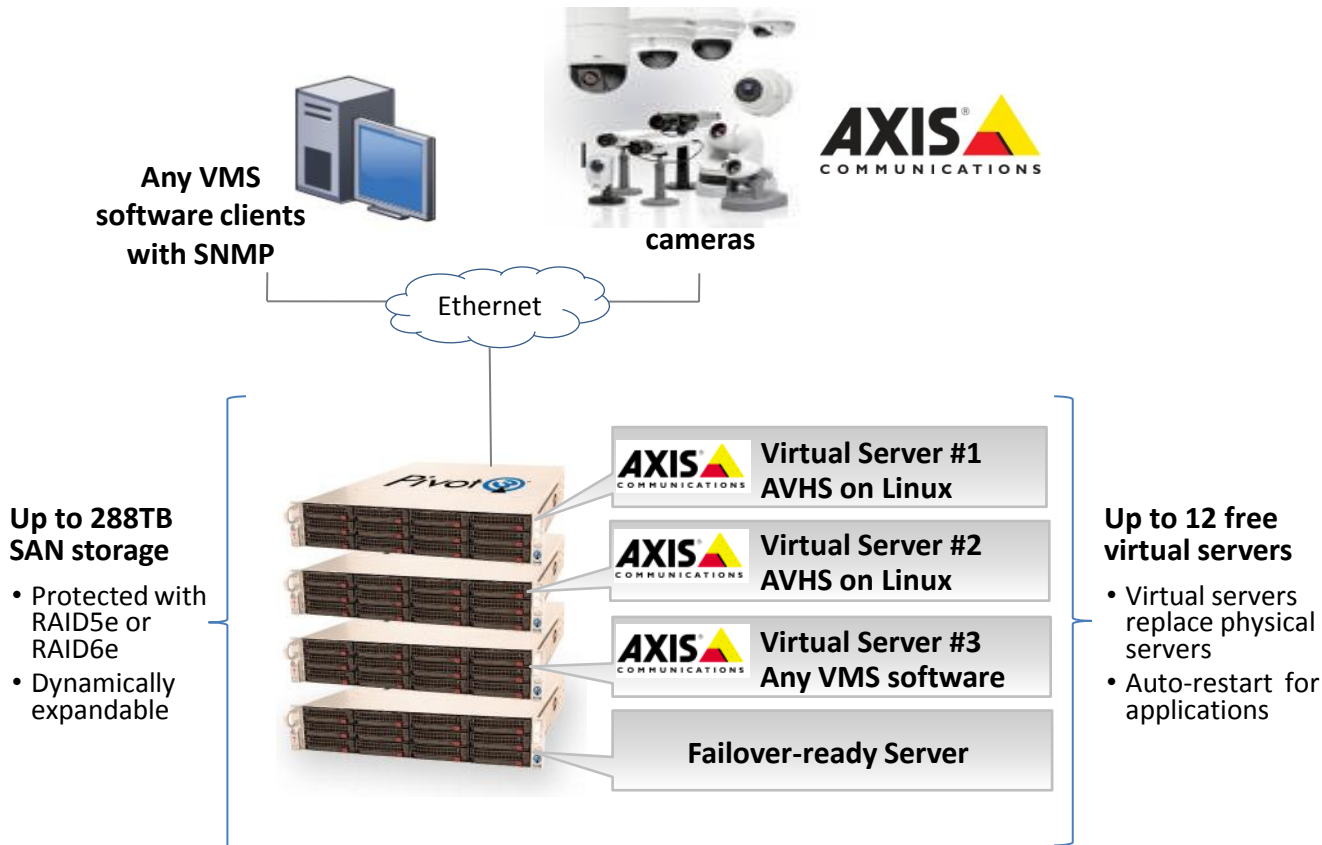

Axis Cameras and AVHS with Pivot3 Serverless Computing®

Customer Benefits

Eliminates physical servers

- \$4K savings per server
- 40% power savings
- 40% rack space savings

Self-healing platform

- Complete appliance failover
- Advanced disk protection
- Auto-restart for AVHS

Supportable over time

- Dynamically expandable
- Off-the-shelf components
- Standards-based architecture