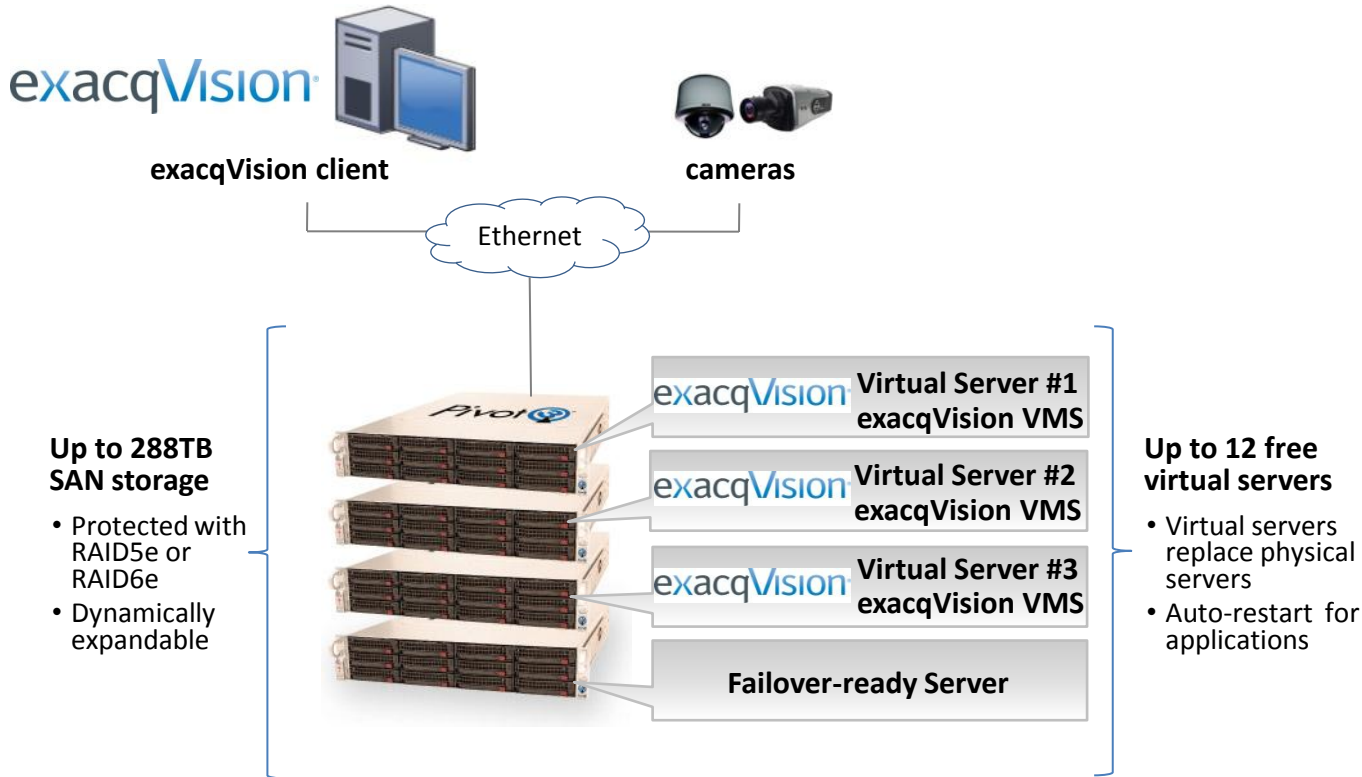

exacqVision VMS with Pivot3 Serverless Computing®

Customer Benefits

Eliminates physical servers

- \$4K savings per server
- 40% power savings
- 40% rack space savings

Self-healing platform

- Complete appliance failover
- Advanced disk protection
- Auto-restart for **exacqVision**

Supportable over time

- Dynamically expandable
- Off-the-shelf components
- Standards-based architecture