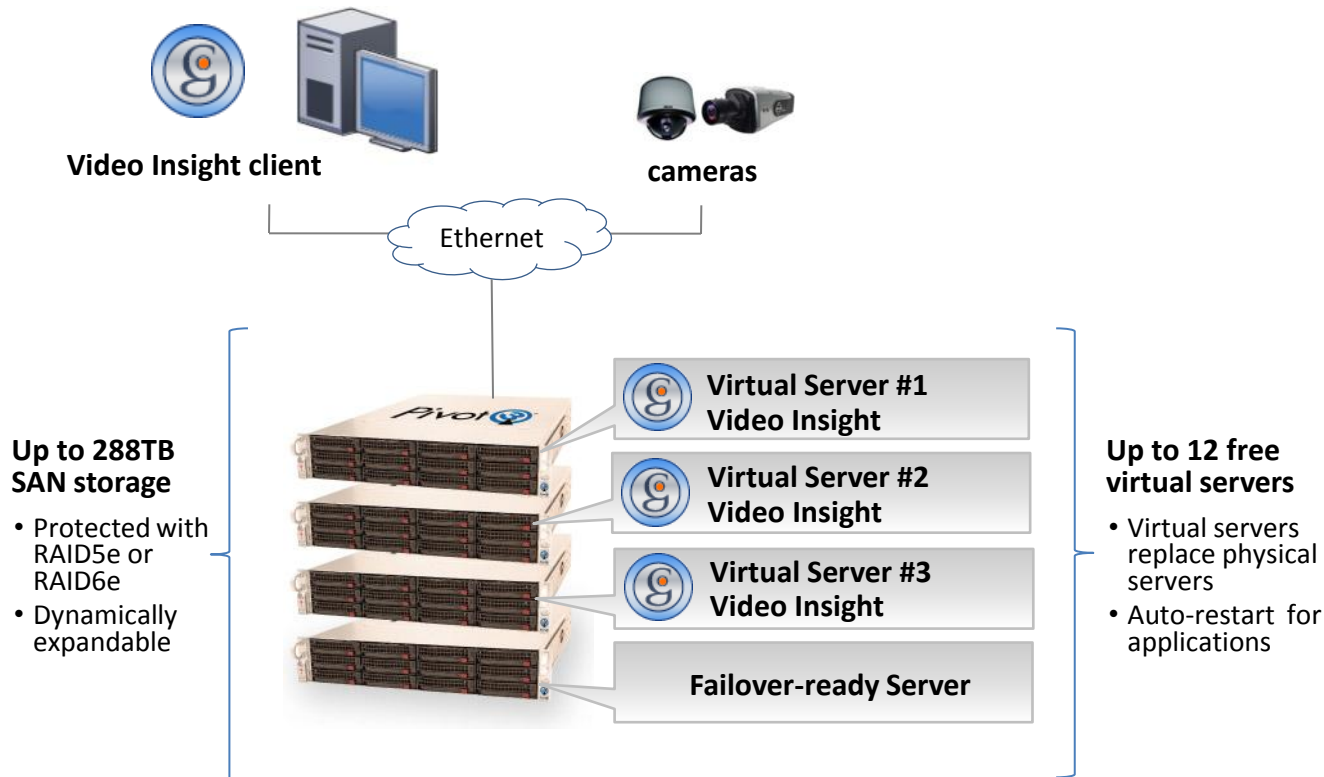

# Video Insight with Pivot3 Serverless Computing®

### Self-healing platform

- Complete appliance failover
- Advanced disk protection
- Auto-restart for **Video Insight**

### Supportable over time

- Dynamically expandable
- Off-the-shelf components
- Standards-based architecture